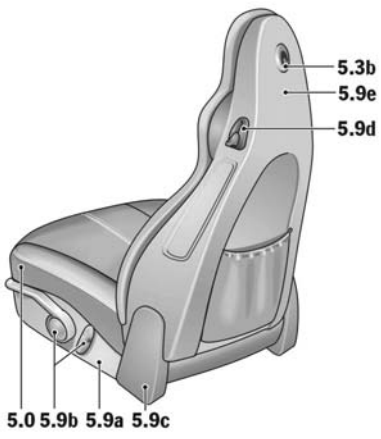

2.0b 2.4a 2.0a 2.4b 1.2a 1.0a 3.0b 3.2c
2.0e 2.0d 2.8b 2.8a 1.2c 1.1 1.0b 2.3 3.2b

1.0a	A-pillar/windscreen frame trim
1.0b	Sun visors
1.1	Interior light surround
1.2a	Rear view mirror frame
1.2b	Rear view mirror casing
1.2c	Rear view mirror mounting
2.0a	Switch panel (upper section) incl. airbag cover
2.0b	Instrument cover
2.0c	Timer cover
2.0d	Instrument surround
2.0e	Instrument surround lower section
2.1a	Switch panel (lower section) incl. glove compartment, three-part
2.1b	Switch panel end trim
2.2a	Steering wheel rim
2.2b	Airbag module
2.2c	Airbag module surround on three-spoke sports steering wheel
2.2d	Tiptronic S switches (left/right) or spoke trim (left/right)
2.2e	"Y" trim on standard steering wheel
2.2f	Lower spoke trim on three-spoke sports steering wheel
2.2g	Steering wheel hub cover
2.2h	Steering wheel adjustment collar
2.2i	Steering column casing (three-part) with hands-free microphone
2.2j	Control stalks
2.2k	Control stalk trim
2.3	Trim strip switch panel incl. cupholder trim, five-part
2.4a	Defroster trim
2.4b	Defroster air vent
2.5a	Side air vent surround
2.5b	Side air vent slats
2.6a	Central air vent surround
2.6b	Central air vent slats
2.7a	Ignition lock surround
2.7b	Light switch surround
2.8a	Loudspeaker finishers (treble) on switch panel (left/right)
2.8b	Loudspeaker finisher on switch panel (centre)
3.0a	Door trim incl. Head-Airbag cover
3.0b	Mirror attachment point finishers incl. mirror controls and base plate
3.0c	Door panel
3.2a	Front of door handle
3.2b	Door opener
3.2c	Door opener trim
3.3a	Lid of door storage bin
3.3b	Door storage bin surround
3.3c	Lid extension on door storage bin
3.5	Inner sill finisher
3.6	Door entry guard
3.8a	Loudspeaker finishers (mid-tone) incl. seat memory trim (driver's side)
3.8b	Loudspeaker finishers (bass)
3.9	Fuse box trim
4.0a	Centre console side trim, front
4.0b	Radio or PCM trim
4.0c	Climate control trim
4.0d	Lower switch trim
4.0e	Lower storage bin
4.1a	Gear lever or Tiptronic gear selector
4.1b	Gear lever trim
4.1c	Tiptronic gear selector gate surround
4.1d	Tiptronic gear selector gate
4.1e	Decorative trim on shift pattern or release of Tiptronic gear selector
4.2	Decorative trim on gear lever/selector
4.3a	Handbrake lever
4.3b	Handbrake finisher (upper section)
4.3c	Handbrake finisher (lower section)
4.4a	Rear section of centre console incl. ashtray cover
4.4b	Handbrake lever recess trim
4.4c	Lid of storage bin in rear section of centre console
5.0	Seat base
5.1	Seat centre
5.2	Lateral supports
5.3a	Integrated head restraints
5.3b	Clothes hook seat backrest
5.3c	Thorax airbag cover
5.8	Belt buckles
5.9a	Seat controls trim
5.9b	Seat controls
5.9c	Hinge cover
5.9d	Release lever
5.9e	Sports seat backrest
6.0a	Roll-over bar
6.0b	Trim on roll-over bar

987
Revision
14.04.2004
VRS, AP