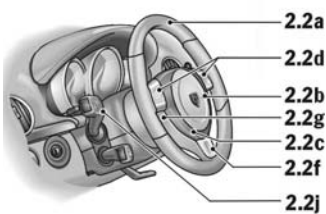

2.0b 2.4a 2.0a 2.4b 1.2a 1.0a 3.0b 3.2c
 2.0e 2.0d 2.8b 2.8a 1.2c 1.1 1.0b 2.3 3.2b

1.0a	A-pillar/windscreen frame trim
1.0b	Sun visors
1.1	Interior light surround
1.2a	Rear view mirror frame
1.2b	Rear view mirror casing
1.2c	Rear view mirror mounting
2.0a	Switch panel (upper section) incl. airbag cover
2.0b	Instrument cover
2.0c	Timer cover
2.0d	Instrument surround
2.0e	Instrument surround lower section
2.1a	Switch panel (lower section) incl. glove compartment, three-part
2.1b	Switch panel end trim
2.2a	Steering wheel rim
2.2b	Airbag module
2.2c	Airbag module surround on three-spoke sports steering wheel
2.2d	Tiptronic S switches (left/right) or spoke trim (left/right)
2.2e	"Y" trim on standard steering wheel
2.2f	Lower spoke trim on three-spoke sports steering wheel
2.2g	Steering wheel hub cover
2.2h	Steering wheel adjustment collar
2.2i	Steering column casing (three-part) with hands-free microphone
2.2j	Control stalks
2.2k	Control stalk trim
2.3	Trim strip switch panel incl. cupholder trim, five-part
2.4a	Defroster trim
2.4b	Defroster air vent
2.5a	Side air vent surround
2.5b	Side air vent slats
2.6a	Central air vent surround
2.6b	Central air vent slats
2.7a	Ignition lock surround
2.7b	Light switch surround
2.8a	Loudspeaker finishers (treble) on switch panel (left/right)
2.8b	Loudspeaker finisher on switch panel (centre)
3.0a	Door trim incl. Head-Airbag cover
3.0b	Mirror attachment point finishers incl. mirror controls and base plate
3.0c	Door panel
3.2a	Front of door handle
3.2b	Door opener
3.2c	Door opener trim
3.3a	Lid of door storage bin
3.3b	Door storage bin surround
3.3c	Lid extension on door storage bin
3.5	Inner sill finisher
3.6	Door entry guard
3.8a	Loudspeaker finishers (mid-tone) incl. seat memory trim (driver's side)
3.8b	Loudspeaker finishers (bass)
3.9	Fuse box trim
4.0a	Centre console side trim, front
4.0b	Radio or PCM trim
4.0c	Climate control trim
4.0d	Lower switch trim
4.0e	Lower storage bin
4.1a	Gear lever or Tiptronic gear selector
4.1b	Gear lever trim
4.1c	Tiptronic gear selector gate surround
4.1d	Tiptronic gear selector gate
4.1e	Decorative trim on shift pattern or release of Tiptronic gear selector
4.2	Decorative trim on gear lever/selector
4.3a	Handbrake lever
4.3b	Handbrake finisher (upper section)
4.3c	Handbrake finisher (lower section)
4.4a	Rear section of centre console incl. ashtray cover
4.4b	Handbrake lever recess trim
4.4c	Lid of storage bin in rear section of centre console
5.0	Seat base
5.1	Seat centre
5.2	Lateral supports
5.3a	Integrated head restraints
5.3b	Clothes hook seat backrest
5.3c	Thorax airbag cover
5.8	Belt buckles
5.9a	Seat controls trim
5.9b	Seat controls
5.9c	Hinge cover
5.9d	Release lever
5.9e	Sports seat backrest
6.0a	Roll-over bar
6.0b	Trim on roll-over bar