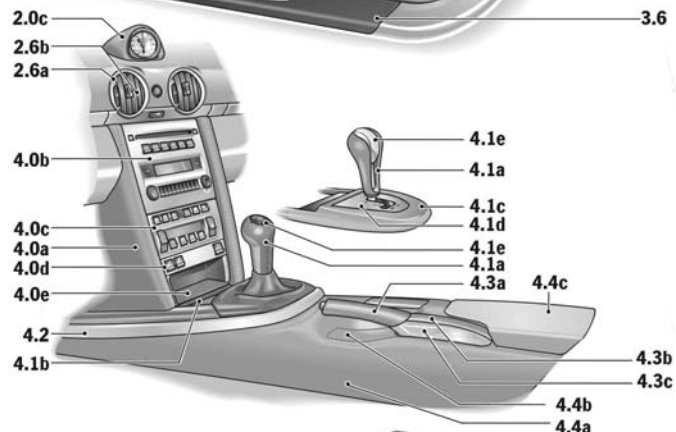

2.0b 2.4a 2.0a 2.4b 1.2a 1.0a 3.0b 3.2c
2.0e 2.0d 2.8b 2.8a 1.2c 1.1 1.0b 2.3 3.2b

1.0a	A-pillar/windscreen frame trim
1.0b	Sun visors
1.1	Interior light surround
1.2a	Rear view mirror frame
1.2b	Rear view mirror casing
1.2c	Rear view mirror mounting
2.0a	Switch panel (upper section) incl. airbag cover
2.0b	Instrument cover
2.0c	Timer cover
2.0d	Instrument surround
2.0e	Instrument surround lower section
2.1a	Switch panel (lower section) incl. glove compartment, three-part
2.1b	Switch panel end trim
2.2a	Steering wheel rim
2.2b	Airbag module
2.2c	Airbag module surround on three-spoke sports steering wheel
2.2d	Tiptronic S switches (left/right) or spoke trim (left/right)
2.2e	"Y" trim on standard steering wheel
2.2f	Lower spoke trim on three-spoke sports steering wheel
2.2g	Steering wheel hub cover
2.2h	Steering wheel adjustment collar
2.2i	Steering column casing (three-part) with hands-free microphone
2.2j	Control stalks
2.2k	Control stalk trim
2.3	Trim strip switch panel incl. cupholder trim, five-part
2.4a	Defroster trim
2.4b	Defroster air vent
2.5a	Side air vent surround
2.5b	Side air vent slats
2.6a	Central air vent surround
2.6b	Central air vent slats
2.7a	Ignition lock surround
2.7b	Light switch surround
2.8a	Loudspeaker finishers (treble) on switch panel (left/right)
2.8b	Loudspeaker finisher on switch panel (centre)
3.0a	Door trim incl. Head-Airbag cover
3.0b	Mirror attachment point finishers incl. mirror controls and base plate
3.0c	Door panel
3.2a	Front of door handle
3.2b	Door opener
3.2c	Door opener trim
3.3a	Lid of door storage bin
3.3b	Door storage bin surround
3.3c	Lid extension on door storage bin
3.5	Inner sill finisher
3.6	Door entry guard
3.8a	Loudspeaker finishers (mid-tone) incl. seat memory trim (driver's side)
3.8b	Loudspeaker finishers (bass)
3.9	Fuse box trim
4.0a	Centre console side trim, front
4.0b	Radio or PCM trim
4.0c	Climate control trim
4.0d	Lower switch trim
4.0e	Lower storage bin
4.1a	Gear lever or Tiptronic gear selector
4.1b	Gear lever trim
4.1c	Tiptronic gear selector gate surround
4.1d	Tiptronic gear selector gate
4.1e	Decorative trim on shift pattern or release of Tiptronic gear selector
4.2	Decorative trim on gear lever/selector
4.3a	Handbrake lever
4.3b	Handbrake finisher (upper section)
4.3c	Handbrake finisher (lower section)
4.4a	Rear section of centre console incl. ashtray cover
4.4b	Handbrake lever recess trim
4.4c	Lid of storage bin in rear section of centre console
5.0	Seat base
5.1	Seat centre
5.2	Lateral supports
5.3a	Integrated head restraints
5.3b	Clothes hook seat backrest
5.3c	Thorax airbag cover
5.8	Belt buckles
5.9a	Seat controls trim
5.9b	Seat controls
5.9c	Hinge cover
5.9d	Release lever
5.9e	Sports seat backrest
6.0a	Roll-over bar
6.0b	Trim on roll-over bar

987
Revision
14.04.2004
VRS, AP