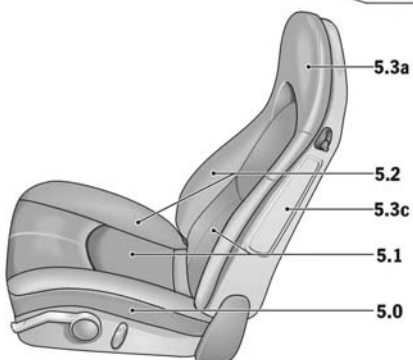

2.0b 2.4a 2.0a 2.4b 1.2a 1.0a 3.0b 3.2c
2.0e 2.0d 2.8b 2.8a 1.2c 1.1 1.0b 2.3 3.2b

1.0a	A-pillar/windscreen frame trim
1.0b	Sun visors
1.1	Interior light surround
1.2a	Rear view mirror frame
1.2b	Rear view mirror casing
1.2c	Rear view mirror mounting
2.0a	Switch panel (upper section) incl. airbag cover
2.0b	Instrument cover
2.0c	Timer cover
2.0d	Instrument surround
2.0e	Instrument surround lower section
2.1a	Switch panel (lower section) incl. glove compartment, three-part
2.1b	Switch panel end trim
2.2a	Steering wheel rim
2.2b	Airbag module
2.2c	Airbag module surround on three-spoke sports steering wheel
2.2d	Tiptronic S switches (left/right) or spoke trim (left/right)
2.2e	"Y" trim on standard steering wheel
2.2f	Lower spoke trim on three-spoke sports steering wheel
2.2g	Steering wheel hub cover
2.2h	Steering wheel adjustment collar
2.2i	Steering column casing (three-part) with hands-free microphone
2.2j	Control stalks
2.2k	Control stalk trim
2.3	Trim strip switch panel incl. cupholder trim, five-part
2.4a	Defroster trim
2.4b	Defroster air vent
2.5a	Side air vent surround
2.5b	Side air vent slats
2.6a	Central air vent surround
2.6b	Central air vent slats
2.7a	Ignition lock surround
2.7b	Light switch surround
2.8a	Loudspeaker finishers (treble) on switch panel (left/right)
2.8b	Loudspeaker finisher on switch panel (centre)
3.0a	Door trim incl. Head-Airbag cover
3.0b	Mirror attachment point finishers incl. mirror controls and base plate
3.0c	Door panel
3.2a	Front of door handle
3.2b	Door opener
3.2c	Door opener trim
3.3a	Lid of door storage bin
3.3b	Door storage bin surround
3.3c	Lid extension on door storage bin
3.5	Inner sill finisher
3.6	Door entry guard
3.8a	Loudspeaker finishers (mid-tone) incl. seat memory trim (driver's side)
3.8b	Loudspeaker finishers (bass)
3.9	Fuse box trim
4.0a	Centre console side trim, front
4.0b	Radio or PCM trim
4.0c	Climate control trim
4.0d	Lower switch trim
4.0e	Lower storage bin
4.1a	Gear lever or Tiptronic gear selector
4.1b	Gear lever trim
4.1c	Tiptronic gear selector gate surround
4.1d	Tiptronic gear selector gate
4.1e	Decorative trim on shift pattern or release of Tiptronic gear selector
4.2	Decorative trim on gear lever/selector
4.3a	Handbrake lever
4.3b	Handbrake finisher (upper section)
4.3c	Handbrake finisher (lower section)
4.4a	Rear section of centre console incl. ashtray cover
4.4b	Handbrake lever recess trim
4.4c	Lid of storage bin in rear section of centre console
5.0	Seat base
5.1	Seat centre
5.2	Lateral supports
5.3a	Integrated head restraints
5.3b	Clothes hook seat backrest
5.3c	Thorax airbag cover
5.8	Belt buckles
5.9a	Seat controls trim
5.9b	Seat controls
5.9c	Hinge cover
5.9d	Release lever
5.9e	Sports seat backrest
6.0a	Roll-over bar
6.0b	Trim on roll-over bar

987
Revision
14.04.2004
VRS, AP