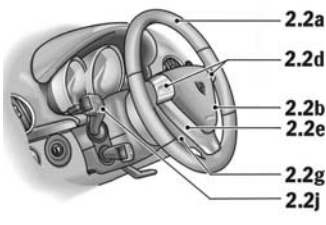

2.0b 2.4a 2.0a 2.4b 1.2a 1.0a 3.0b 3.2c
2.0e 2.0d 2.8b 2.8a 1.2c 1.1 1.0b 2.3 3.2b

1.0a	A-pillar/windscreen frame trim
1.0b	Sun visors
1.1	Interior light surround
1.2a	Rear view mirror frame
1.2b	Rear view mirror casing
1.2c	Rear view mirror mounting
2.0a	Switch panel (upper section) incl. airbag cover
2.0b	Instrument cover
2.0c	Timer cover
2.0d	Instrument surround
2.0e	Instrument surround lower section
2.1a	Switch panel (lower section) incl. glove compartment, three-part
2.1b	Switch panel end trim
2.2a	Steering wheel rim
2.2b	Airbag module
2.2c	Airbag module surround on three-spoke sports steering wheel
2.2d	Tiptronic S switches (left/right) or spoke trim (left/right)
2.2e	"Y" trim on standard steering wheel
2.2f	Lower spoke trim on three-spoke sports steering wheel
2.2g	Steering wheel hub cover
2.2h	Steering wheel adjustment collar
2.2i	Steering column casing (three-part) with hands-free microphone
2.2j	Control stalks
2.2k	Control stalk trim
2.3	Trim strip switch panel incl. cupholder trim, five-part
2.4a	Defroster trim
2.4b	Defroster air vent
2.5a	Side air vent surround
2.5b	Side air vent slats
2.6a	Central air vent surround
2.6b	Central air vent slats
2.7a	Ignition lock surround
2.7b	Light switch surround
2.8a	Loudspeaker finishers (treble) on switch panel (left/right)
2.8b	Loudspeaker finisher on switch panel (centre)
3.0a	Door trim incl. Head-Airbag cover
3.0b	Mirror attachment point finishers incl. mirror controls and base plate
3.0c	Door panel
3.2a	Front of door handle
3.2b	Door opener
3.2c	Door opener trim
3.3a	Lid of door storage bin
3.3b	Door storage bin surround
3.3c	Lid extension on door storage bin
3.5	Inner sill finisher
3.6	Door entry guard
3.8a	Loudspeaker finishers (mid-tone) incl. seat memory trim (driver's side)
3.8b	Loudspeaker finishers (bass)
3.9	Fuse box trim
4.0a	Centre console side trim, front
4.0b	Radio or PCM trim
4.0c	Climate control trim
4.0d	Lower switch trim
4.0e	Lower storage bin
4.1a	Gear lever or Tiptronic gear selector
4.1b	Gear lever trim
4.1c	Tiptronic gear selector gate surround
4.1d	Tiptronic gear selector gate
4.1e	Decorative trim on shift pattern or release of Tiptronic gear selector
4.2	Decorative trim on gear lever/selector
4.3a	Handbrake lever
4.3b	Handbrake finisher (upper section)
4.3c	Handbrake finisher (lower section)
4.4a	Rear section of centre console incl. ashtray cover
4.4b	Handbrake lever recess trim
4.4c	Lid of storage bin in rear section of centre console
5.0	Seat base
5.1	Seat centre
5.2	Lateral supports
5.3a	Integrated head restraints
5.3b	Clothes hook seat backrest
5.3c	Thorax airbag cover
5.8	Belt buckles
5.9a	Seat controls trim
5.9b	Seat controls
5.9c	Hinge cover
5.9d	Release lever
5.9e	Sports seat backrest
6.0a	Roll-over bar
6.0b	Trim on roll-over bar

987
Revision
14.04.2004
VRS, AP