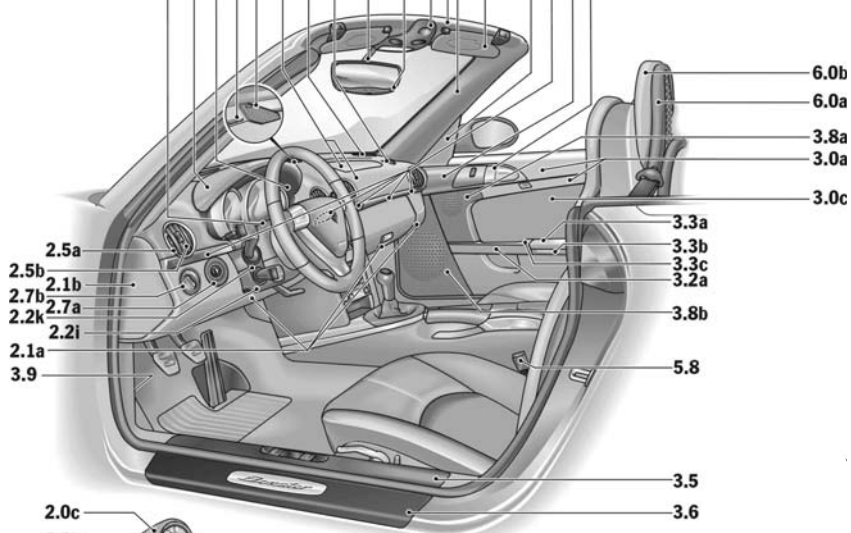

2.0b 2.4a 2.0a 2.4b 1.2a 1.0a 3.0b 3.2c
2.0e 2.0d 2.8b 2.8a 1.2c 1.1 1.0b 2.3 3.2b

1.0a	A-pillar/windscreen frame trim
1.0b	Sun visors
1.1	Interior light surround
1.2a	Rear view mirror frame
1.2b	Rear view mirror casing
1.2c	Rear view mirror mounting
2.0a	Switch panel (upper section) incl. airbag cover
2.0b	Instrument cover
2.0c	Timer cover
2.0d	Instrument surround
2.0e	Instrument surround lower section
2.1a	Switch panel (lower section) incl. glove compartment, three-part
2.1b	Switch panel end trim
2.2a	Steering wheel rim
2.2b	Airbag module
2.2c	Airbag module surround on three-spoke sports steering wheel
2.2d	Tiptronic S switches (left/right) or spoke trim (left/right)
2.2e	"Y" trim on standard steering wheel
2.2f	Lower spoke trim on three-spoke sports steering wheel
2.2g	Steering wheel hub cover
2.2h	Steering wheel adjustment collar
2.2i	Steering column casing (three-part) with hands-free microphone
2.2j	Control stalks
2.2k	Control stalk trim
2.3	Trim strip switch panel incl. cupholder trim, five-part
2.4a	Defroster trim
2.4b	Defroster air vent
2.5a	Side air vent surround
2.5b	Side air vent slats
2.6a	Central air vent surround
2.6b	Central air vent slats
2.7a	Ignition lock surround
2.7b	Light switch surround
2.8a	Loudspeaker finishers (treble) on switch panel (left/right)
2.8b	Loudspeaker finisher on switch panel (centre)
3.0a	Door trim incl. Head-Airbag cover
3.0b	Mirror attachment point finishers incl. mirror controls and base plate
3.0c	Door panel
3.2a	Front of door handle
3.2b	Door opener
3.2c	Door opener trim
3.3a	Lid of door storage bin
3.3b	Door storage bin surround
3.3c	Lid extension on door storage bin
3.5	Inner sill finisher
3.6	Door entry guard
3.8a	Loudspeaker finishers (mid-tone) incl. seat memory trim (driver's side)
3.8b	Loudspeaker finishers (bass)
3.9	Fuse box trim
4.0a	Centre console side trim, front
4.0b	Radio or PCM trim
4.0c	Climate control trim
4.0d	Lower switch trim
4.0e	Lower storage bin
4.1a	Gear lever or Tiptronic gear selector
4.1b	Gear lever trim
4.1c	Tiptronic gear selector gate surround
4.1d	Tiptronic gear selector gate
4.1e	Decorative trim on shift pattern or release of Tiptronic gear selector
4.2	Decorative trim on gear lever/selector
4.3a	Handbrake lever
4.3b	Handbrake finisher (upper section)
4.3c	Handbrake finisher (lower section)
4.4a	Rear section of centre console incl. ashtray cover
4.4b	Handbrake lever recess trim
4.4c	Lid of storage bin in rear section of centre console
5.0	Seat base
5.1	Seat centre
5.2	Lateral supports
5.3a	Integrated head restraints
5.3b	Clothes hook seat backrest
5.3c	Thorax airbag cover
5.8	Belt buckles
5.9a	Seat controls trim
5.9b	Seat controls
5.9c	Hinge cover
5.9d	Release lever
5.9e	Sports seat backrest
6.0a	Roll-over bar
6.0b	Trim on roll-over bar

987
Revision
14.04.2004
VRS, AP