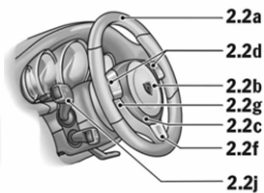

1.0a	A-pillar/windscreen frame trim
1.0b	Sun visors
1.1	Interior light surround
1.2a	Rear view mirror frame
1.2b	Rear view mirror casing
1.2c	Rear view mirror mounting
1.3a	B-pillar trim
1.3b	Belt outlets on B-pillars
1.3c	Belt height adjustment trim on B-pillars
1.3d	Clothes hook on B-pillars
1.4a	C-pillar trim
1.4b	Belt outlets on C-pillars
1.4c	Rear air vent
1.5	Rear panel trim
2.0a	Switch panel (front part) incl. airbag cover
2.0b	Switch panel (upper section) incl. instrument cover
2.0c	Timer cover
2.0d	Instrument surround
2.0e	Instrument surround lower section
2.1a	Switch panel (lower section) incl. glove compartment, three-part
2.1b	Switch panel end trim
2.2a	Steering wheel rim
2.2b	Airbag module
2.2c	Airbag module surround on three-spoke sports steering wheel
2.2d	Tiptronic S switches (left/right) or spoke trim (left/right)
2.2e	"Y" trim on standard steering wheel
2.2f	Lower spoke trim on three-spoke sports steering wheel
2.2g	Steering wheel hub cover
2.2h	Steering wheel adjustment collar
2.2i	Steering column casing incl. hands-free microphone, three-part
2.2j	Control stalks
2.2k	Control stalk trim
2.3	Trim strip switch panel incl. cupholder trim, five-part
2.4a	Defroster trim
2.4b	Defroster air vent
2.5a	Side air vent
2.5b	Side air vent slats
2.6a	Central air vent incl. switch trim
2.6b	Central air vent slats
2.7a	Ignition lock surround
2.7b	Light switch surround
2.8a	Loudspeaker finishers (treble) on switch panel (left/right)
2.8b	Loudspeaker finisher on switch panel (centre)
3.0a	Door trim incl. head-airbag cover
3.0b	Mirror attachment point finishers incl. mirror controls and base plate
3.0c	Door panel
3.1a	Side trim, rear seat area
3.1b	Loudspeaker finishers at rear
3.2a	Front of door handle
3.2b	Door opener
3.2c	Door opener trim
3.3a	Lid of door storage bin
3.3b	Door storage bin surround
3.3c	Lid extension on door storage bin
3.4	Door panel trim
3.5	Inner sill finisher
3.6	Door entry guard
3.8a	Loudspeaker finishers (mid-tone) incl. seat memory trim (driver's side)
3.8b	Loudspeaker finishers (bass)
3.9	Fuse box trim
4.0a	Centre console side trim, front
4.0b	PCM trim
4.0c	Climate control trim
4.0d	Lower switch trim
4.0e	Lower storage bin
4.1a	Gear lever or Tiptronic gear selector
4.1b	Gear lever trim
4.1c	Tiptronic gear selector gate surround
4.1d	Tiptronic gear selector gate
4.1e	Decorative trim on shift pattern or release of Tiptronic gear selector
4.2	Decorative trim on gear lever/selector
4.3a	Handbrake lever
4.3b	Handbrake finisher (upper section)
4.3c	Handbrake finisher (lower section)
4.4a	Rear section of centre console incl. ashtray cover
4.4b	Handbrake lever recess trim
4.4c	Lid of storage bin in rear section of centre console
4.4d	Storage tray rear section of centre console
5.0	Seat base
5.1	Seat centre, front
5.2	Lateral supports, front
5.3a	Integrated head restraints, front
5.3b	Clothes hook seat backrest
5.3c	Thorax airbag cover
5.4	Seat centre, rear
5.5	Lateral supports, rear
5.6	Luggage stop on rear seat backrests
5.7	Release lever on rear seat backrests incl. base plate
5.8	Belt buckles (front/rear)
5.9a	Seat controls trim
5.9b	Seat controls
5.9c	Hinge cover
5.9d	Release lever
5.9e	Sports seat backrest