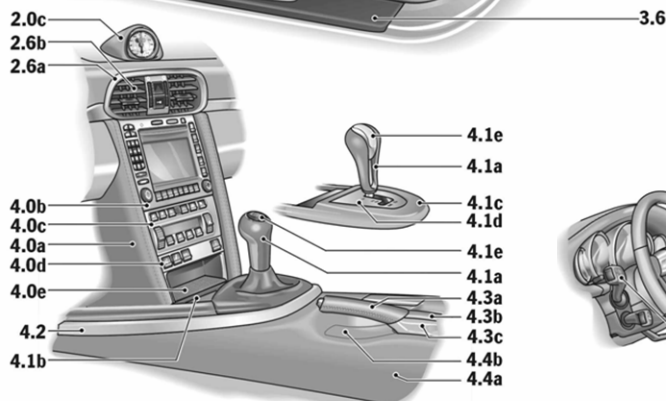

1.0a	A-pillar/windscreen frame trim
1.0b	Sun visors
1.1	Interior light surround
1.2a	Rear view mirror frame
1.2b	Rear view mirror casing
1.2c	Rear view mirror mounting
1.3a	B-pillar trim
1.3b	Belt outlets on B-pillars
1.3c	Belt height adjustment trim on B-pillars
1.3d	Clothes hook on B-pillars
1.4a	C-pillar trim
1.4b	Belt outlets on C-pillars
1.4c	Rear air vent
1.5	Rear panel trim
2.0a	Switch panel (front part) incl. airbag cover
2.0b	Switch panel (upper section) incl. instrument cover
2.0c	Timer cover
2.0d	Instrument surround
2.0e	Instrument surround lower section
2.1a	Switch panel (lower section) incl. glove compartment, three-part
2.1b	Switch panel end trim
2.2a	Steering wheel rim
2.2b	Airbag module
2.2c	Airbag module surround on three-spoke sports steering wheel
2.2d	Tiptronic S switches (left/right) or spoke trim (left/right)
2.2e	"Y" trim on standard steering wheel
2.2f	Lower spoke trim on three-spoke sports steering wheel
2.2g	Steering wheel hub cover
2.2h	Steering wheel adjustment collar
2.2i	Steering column casing incl. hands-free microphone, three-part
2.2j	Control stalks
2.2k	Control stalk trim
2.3	Trim strip switch panel incl. cupholder trim, five-part
2.4a	Defroster trim
2.4b	Defroster air vent
2.5a	Side air vent
2.5b	Side air vent slats
2.6a	Central air vent incl. switch trim
2.6b	Central air vent slats
2.7a	Ignition lock surround
2.7b	Light switch surround
2.8a	Loudspeaker finishers (treble) on switch panel (left/right)
2.8b	Loudspeaker finisher on switch panel (centre)
3.0a	Door trim incl. head-airbag cover
3.0b	Mirror attachment point finishers incl. mirror controls and base plate
3.0c	Door panel
3.1a	Side trim, rear seat area
3.1b	Loudspeaker finishers at rear
3.2a	Front of door handle
3.2b	Door opener
3.2c	Door opener trim
3.3a	Lid of door storage bin
3.3b	Door storage bin surround
3.3c	Lid extension on door storage bin
3.4	Door panel trim
3.5	Inner sill finisher
3.6	Door entry guard
3.8a	Loudspeaker finishers (mid-tone) incl. seat memory trim (driver's side)
3.8b	Loudspeaker finishers (bass)
3.9	Fuse box trim
4.0a	Centre console side trim, front
4.0b	PCM trim
4.0c	Climate control trim
4.0d	Lower switch trim
4.0e	Lower storage bin
4.1a	Gear lever or Tiptronic gear selector
4.1b	Gear lever trim
4.1c	Tiptronic gear selector gate surround
4.1d	Tiptronic gear selector gate
4.1e	Decorative trim on shift pattern or release of Tiptronic gear selector
4.2	Decorative trim on gear lever/selector
4.3a	Handbrake lever
4.3b	Handbrake finisher (upper section)
4.3c	Handbrake finisher (lower section)
4.4a	Rear section of centre console incl. ashtray cover
4.4b	Handbrake lever recess trim
4.4c	Lid of storage bin in rear section of centre console
4.4d	Storage tray rear section of centre console
5.0	Seat base
5.1	Seat centre, front
5.2	Lateral supports, front
5.3a	Integrated head restraints, front
5.3b	Clothes hook seat backrest
5.3c	Thorax airbag cover
5.4	Seat centre, rear
5.5	Lateral supports, rear
5.6	Luggage stop on rear seat backrests
5.7	Release lever on rear seat backrests incl. base plate
5.8	Belt buckles (front/rear)
5.9a	Seat controls trim
5.9b	Seat controls
5.9c	Hinge cover
5.9d	Release lever
5.9e	Sports seat backrest