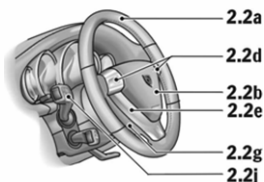

1.0a	A-pillar/windscreen frame trim
1.0b	Sun visors
1.1	Interior light surround
1.2a	Rear view mirror frame
1.2b	Rear view mirror casing
1.2c	Rear view mirror mounting
1.3a	B-pillar trim
1.3b	Belt outlets on B-pillars
1.3c	Belt height adjustment trim on B-pillars
1.3d	Clothes hook on B-pillars
1.4a	C-pillar trim
1.4b	Belt outlets on C-pillars
1.4c	Rear air vent
1.5	Rear panel trim
2.0a	Switch panel (front part) incl. airbag cover
2.0b	Switch panel (upper section) incl. instrument cover
2.0c	Timer cover
2.0d	Instrument surround
2.0e	Instrument surround lower section
2.1a	Switch panel (lower section) incl. glove compartment, three-part
2.1b	Switch panel end trim
2.2a	Steering wheel rim
2.2b	Airbag module
2.2c	Airbag module surround on three-spoke sports steering wheel
2.2d	Tiptronic S switches (left/right) or spoke trim (left/right)
2.2e	"Y" trim on standard steering wheel
2.2f	Lower spoke trim on three-spoke sports steering wheel
2.2g	Steering wheel hub cover
2.2h	Steering wheel adjustment collar
2.2i	Steering column casing incl. hands-free microphone, three-part
2.2j	Control stalks
2.2k	Control stalk trim
2.3	Trim strip switch panel incl. cupholder trim, five-part
2.4a	Defroster trim
2.4b	Defroster air vent
2.5a	Side air vent
2.5b	Side air vent slats
2.6a	Central air vent incl. switch trim
2.6b	Central air vent slats
2.7a	Ignition lock surround
2.7b	Light switch surround
2.8a	Loudspeaker finishers (treble) on switch panel (left/right)
2.8b	Loudspeaker finisher on switch panel (centre)
3.0a	Door trim incl. head-airbag cover
3.0b	Mirror attachment point finishers incl. mirror controls and base plate
3.0c	Door panel
3.1a	Side trim, rear seat area
3.1b	Loudspeaker finishers at rear
3.2a	Front of door handle
3.2b	Door opener
3.2c	Door opener trim
3.3a	Lid of door storage bin
3.3b	Door storage bin surround
3.3c	Lid extension on door storage bin
3.4	Door panel trim
3.5	Inner sill finisher
3.6	Door entry guard
3.8a	Loudspeaker finishers (mid-tone) incl. seat memory trim (driver's side)
3.8b	Loudspeaker finishers (bass)
3.9	Fuse box trim
4.0a	Centre console side trim, front
4.0b	PCM trim
4.0c	Climate control trim
4.0d	Lower switch trim
4.0e	Lower storage bin
4.1a	Gear lever or Tiptronic gear selector
4.1b	Gear lever trim
4.1c	Tiptronic gear selector gate surround
4.1d	Tiptronic gear selector gate
4.1e	Decorative trim on shift pattern or release of Tiptronic gear selector
4.2	Decorative trim on gear lever/selector
4.3a	Handbrake lever
4.3b	Handbrake finisher (upper section)
4.3c	Handbrake finisher (lower section)
4.4a	Rear section of centre console incl. ashtray cover
4.4b	Handbrake lever recess trim
4.4c	Lid of storage bin in rear section of centre console
4.4d	Storage tray rear section of centre console
5.0	Seat base
5.1	Seat centre, front
5.2	Lateral supports, front
5.3a	Integrated head restraints, front
5.3b	Clothes hook seat backrest
5.3c	Thorax airbag cover
5.4	Seat centre, rear
5.5	Lateral supports, rear
5.6	Luggage stop on rear seat backrests
5.7	Release lever on rear seat backrests incl. base plate
5.8	Belt buckles (front/rear)
5.9a	Seat controls trim
5.9b	Seat controls
5.9c	Hinge cover
5.9d	Release lever
5.9e	Sports seat backrest