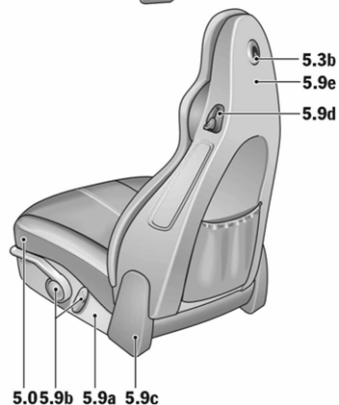

1.0a	A-pillar/windscreen frame trim
1.0b	Sun visors
1.1	Interior light surround
1.2a	Rear view mirror frame
1.2b	Rear view mirror casing
1.2c	Rear view mirror mounting
1.3a	B-pillar trim
1.3b	Belt outlets on B-pillars
1.3c	Belt height adjustment trim on B-pillars
1.3d	Clothes hook on B-pillars
1.4a	C-pillar trim
1.4b	Belt outlets on C-pillars
1.4c	Rear air vent
1.5	Rear panel trim
2.0a	Switch panel (front part) incl. airbag cover
2.0b	Switch panel (upper section) incl. instrument cover
2.0c	Timer cover
2.0d	Instrument surround
2.0e	Instrument surround lower section
2.1a	Switch panel (lower section) incl. glove compartment, three-part
2.1b	Switch panel end trim
2.2a	Steering wheel rim
2.2b	Airbag module
2.2c	Airbag module surround on three-spoke sports steering wheel
2.2d	Tiptronic S switches (left/right) or spoke trim (left/right)
2.2e	"Y" trim on standard steering wheel
2.2f	Lower spoke trim on three-spoke sports steering wheel
2.2g	Steering wheel hub cover
2.2h	Steering wheel adjustment collar
2.2i	Steering column casing incl. hands-free microphone, three-part
2.2j	Control stalks
2.2k	Control stalk trim
2.3	Trim strip switch panel incl. cupholder trim, five-part
2.4a	Defroster trim
2.4b	Defroster air vent
2.5a	Side air vent
2.5b	Side air vent slats
2.6a	Central air vent incl. switch trim
2.6b	Central air vent slats
2.7a	Ignition lock surround
2.7b	Light switch surround
2.8a	Loudspeaker finishers (treble) on switch panel (left/right)
2.8b	Loudspeaker finisher on switch panel (centre)
3.0a	Door trim incl. head-airbag cover
3.0b	Mirror attachment point finishers incl. mirror controls and base plate
3.0c	Door panel
3.1a	Side trim, rear seat area
3.1b	Loudspeaker finishers at rear
3.2a	Front of door handle
3.2b	Door opener
3.2c	Door opener trim
3.3a	Lid of door storage bin
3.3b	Door storage bin surround
3.3c	Lid extension on door storage bin
3.4	Door panel trim
3.5	Inner sill finisher
3.6	Door entry guard
3.8a	Loudspeaker finishers (mid-tone) incl. seat memory trim (driver's side)
3.8b	Loudspeaker finishers (bass)
3.9	Fuse box trim
4.0a	Centre console side trim, front
4.0b	PCM trim
4.0c	Climate control trim
4.0d	Lower switch trim
4.0e	Lower storage bin
4.1a	Gear lever or Tiptronic gear selector
4.1b	Gear lever trim
4.1c	Tiptronic gear selector gate surround
4.1d	Tiptronic gear selector gate
4.1e	Decorative trim on shift pattern or release of Tiptronic gear selector
4.2	Decorative trim on gear lever/selector
4.3a	Handbrake lever
4.3b	Handbrake finisher (upper section)
4.3c	Handbrake finisher (lower section)
4.4a	Rear section of centre console incl. ashtray cover
4.4b	Handbrake lever recess trim
4.4c	Lid of storage bin in rear section of centre console
4.4d	Storage tray rear section of centre console
5.0	Seat base
5.1	Seat centre, front
5.2	Lateral supports, front
5.3a	Integrated head restraints, front
5.3b	Clothes hook seat backrest
5.3c	Thorax airbag cover
5.4	Seat centre, rear
5.5	Lateral supports, rear
5.6	Luggage stop on rear seat backrests
5.7	Release lever on rear seat backrests incl. base plate
5.8	Belt buckles (front/rear)
5.9a	Seat controls trim
5.9b	Seat controls
5.9c	Hinge cover
5.9d	Release lever
5.9e	Sports seat backrest