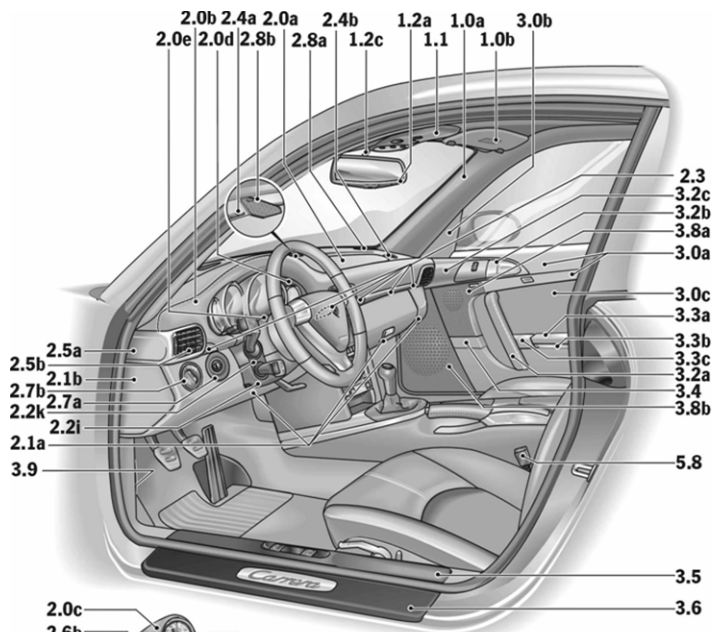

1.0a	A-pillar/windscreen frame trim
1.0b	Sun visors
1.1	Interior light surround
1.2a	Rear view mirror frame
1.2b	Rear view mirror casing
1.2c	Rear view mirror mounting
1.3a	B-pillar trim
1.3b	Belt outlets on B-pillars
1.3c	Belt height adjustment trim on B-pillars
1.3d	Clothes hook on B-pillars
1.4a	C-pillar trim
1.4b	Belt outlets on C-pillars
1.4c	Rear air vent
1.5	Rear panel trim
2.0a	Switch panel (front part) incl. airbag cover
2.0b	Switch panel (upper section) incl. instrument cover
2.0c	Timer cover
2.0d	Instrument surround
2.0e	Instrument surround lower section
2.1a	Switch panel (lower section) incl. glove compartment, three-part
2.1b	Switch panel end trim
2.2a	Steering wheel rim
2.2b	Airbag module
2.2c	Airbag module surround on three-spoke sports steering wheel
2.2d	Tiptronic S switches (left/right) or spoke trim (left/right)
2.2e	"Y" trim on standard steering wheel
2.2f	Lower spoke trim on three-spoke sports steering wheel
2.2g	Steering wheel hub cover
2.2h	Steering wheel adjustment collar
2.2i	Steering column casing incl. hands-free microphone, three-part
2.2j	Control stalks
2.2k	Control stalk trim
2.3	Trim strip switch panel incl. cupholder trim, five-part
2.4a	Defroster trim
2.4b	Defroster air vent
2.5a	Side air vent
2.5b	Side air vent slats
2.6a	Central air vent incl. switch trim
2.6b	Central air vent slats
2.7a	Ignition lock surround
2.7b	Light switch surround
2.8a	Loudspeaker finishers (treble) on switch panel (left/right)
2.8b	Loudspeaker finisher on switch panel (centre)
3.0a	Door trim incl. head-airbag cover
3.0b	Mirror attachment point finishers incl. mirror controls and base plate
3.0c	Door panel
3.1a	Side trim, rear seat area
3.1b	Loudspeaker finishers at rear
3.2a	Front of door handle
3.2b	Door opener
3.2c	Door opener trim
3.3a	Lid of door storage bin
3.3b	Door storage bin surround
3.3c	Lid extension on door storage bin
3.4	Door panel trim
3.5	Inner sill finisher
3.6	Door entry guard
3.8a	Loudspeaker finishers (mid-tone) incl. seat memory trim (driver's side)
3.8b	Loudspeaker finishers (bass)
3.9	Fuse box trim
4.0a	Centre console side trim, front
4.0b	PCM trim
4.0c	Climate control trim
4.0d	Lower switch trim
4.0e	Lower storage bin
4.1a	Gear lever or Tiptronic gear selector
4.1b	Gear lever trim
4.1c	Tiptronic gear selector gate surround
4.1d	Tiptronic gear selector gate
4.1e	Decorative trim on shift pattern or release of Tiptronic gear selector
4.2	Decorative trim on gear lever/selector
4.3a	Handbrake lever
4.3b	Handbrake finisher (upper section)
4.3c	Handbrake finisher (lower section)
4.4a	Rear section of centre console incl. ashtray cover
4.4b	Handbrake lever recess trim
4.4c	Lid of storage bin in rear section of centre console
4.4d	Storage tray rear section of centre console
5.0	Seat base
5.1	Seat centre, front
5.2	Lateral supports, front
5.3a	Integrated head restraints, front
5.3b	Clothes hook seat backrest
5.3c	Thorax airbag cover
5.4	Seat centre, rear
5.5	Lateral supports, rear
5.6	Luggage stop on rear seat backrests
5.7	Release lever on rear seat backrests incl. base plate
5.8	Belt buckles (front/rear)
5.9a	Seat controls trim
5.9b	Seat controls
5.9c	Hinge cover
5.9d	Release lever
5.9e	Sports seat backrest