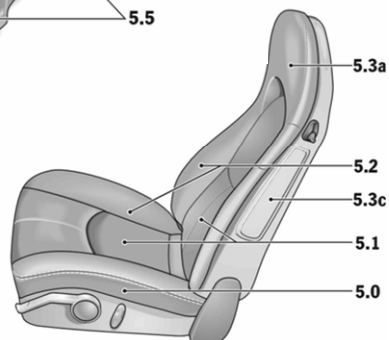

1.0a	A-pillar/windscreen frame trim
1.0b	Sun visors
1.1	Interior light surround
1.2a	Rear view mirror frame
1.2b	Rear view mirror casing
1.2c	Rear view mirror mounting
1.3a	B-pillar trim
1.3b	Belt outlets on B-pillars
1.3c	Belt height adjustment trim on B-pillars
1.3d	Clothes hook on B-pillars
1.4a	C-pillar trim
1.4b	Belt outlets on C-pillars
1.4c	Rear air vent
1.5	Rear panel trim
2.0a	Switch panel (front part) incl. airbag cover
2.0b	Switch panel (upper section) incl. instrument cover
2.0c	Timer cover
2.0d	Instrument surround
2.0e	Instrument surround lower section
2.1a	Switch panel (lower section) incl. glove compartment, three-part
2.1b	Switch panel end trim
2.2a	Steering wheel rim
2.2b	Airbag module
2.2c	Airbag module surround on three-spoke sports steering wheel
2.2d	Tiptronic S switches (left/right) or spoke trim (left/right)
2.2e	"Y" trim on standard steering wheel
2.2f	Lower spoke trim on three-spoke sports steering wheel
2.2g	Steering wheel hub cover
2.2h	Steering wheel adjustment collar
2.2i	Steering column casing incl. hands-free microphone, three-part
2.2j	Control stalks
2.2k	Control stalk trim
2.3	Trim strip switch panel incl. cupholder trim, five-part
2.4a	Defroster trim
2.4b	Defroster air vent
2.5a	Side air vent
2.5b	Side air vent slats
2.6a	Central air vent incl. switch trim
2.6b	Central air vent slats
2.7a	Ignition lock surround
2.7b	Light switch surround
2.8a	Loudspeaker finishers (treble) on switch panel (left/right)
2.8b	Loudspeaker finisher on switch panel (centre)
3.0a	Door trim incl. head-airbag cover
3.0b	Mirror attachment point finishers incl. mirror controls and base plate
3.0c	Door panel
3.1a	Side trim, rear seat area
3.1b	Loudspeaker finishers at rear
3.2a	Front of door handle
3.2b	Door opener
3.2c	Door opener trim
3.3a	Lid of door storage bin
3.3b	Door storage bin surround
3.3c	Lid extension on door storage bin
3.4	Door panel trim
3.5	Inner sill finisher
3.6	Door entry guard
3.8a	Loudspeaker finishers (mid-tone) incl. seat memory trim (driver's side)
3.8b	Loudspeaker finishers (bass)
3.9	Fuse box trim
4.0a	Centre console side trim, front
4.0b	PCM trim
4.0c	Climate control trim
4.0d	Lower switch trim
4.0e	Lower storage bin
4.1a	Gear lever or Tiptronic gear selector
4.1b	Gear lever trim
4.1c	Tiptronic gear selector gate surround
4.1d	Tiptronic gear selector gate
4.1e	Decorative trim on shift pattern or release of Tiptronic gear selector
4.2	Decorative trim on gear lever/selector
4.3a	Handbrake lever
4.3b	Handbrake finisher (upper section)
4.3c	Handbrake finisher (lower section)
4.4a	Rear section of centre console incl. ashtray cover
4.4b	Handbrake lever recess trim
4.4c	Lid of storage bin in rear section of centre console
4.4d	Storage tray rear section of centre console
5.0	Seat base
5.1	Seat centre, front
5.2	Lateral supports, front
5.3a	Integrated head restraints, front
5.3b	Clothes hook seat backrest
5.3c	Thorax airbag cover
5.4	Seat centre, rear
5.5	Lateral supports, rear
5.6	Luggage stop on rear seat backrests
5.7	Release lever on rear seat backrests incl. base plate
5.8	Belt buckles (front/rear)
5.9a	Seat controls trim
5.9b	Seat controls
5.9c	Hinge cover
5.9d	Release lever
5.9e	Sports seat backrest