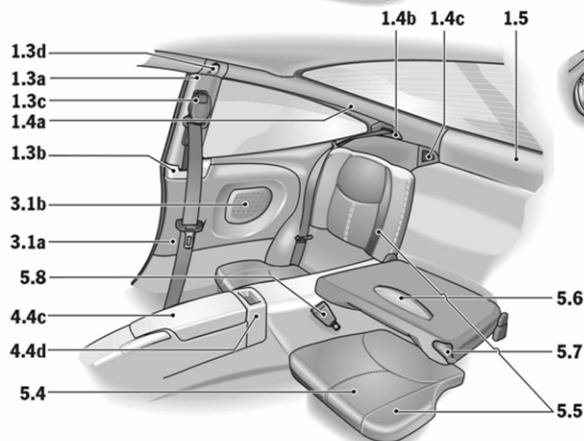

1.0a	A-pillar/windscreen frame trim
1.0b	Sun visors
1.1	Interior light surround
1.2a	Rear view mirror frame
1.2b	Rear view mirror casing
1.2c	Rear view mirror mounting
1.3a	B-pillar trim
1.3b	Belt outlets on B-pillars
1.3c	Belt height adjustment trim on B-pillars
1.3d	Clothes hook on B-pillars
1.4a	C-pillar trim
1.4b	Belt outlets on C-pillars
1.4c	Rear air vent
1.5	Rear panel trim
2.0a	Switch panel (front part) incl. airbag cover
2.0b	Switch panel (upper section) incl. instrument cover
2.0c	Timer cover
2.0d	Instrument surround
2.0e	Instrument surround lower section
2.1a	Switch panel (lower section) incl. glove compartment, three-part
2.1b	Switch panel end trim
2.2a	Steering wheel rim
2.2b	Airbag module
2.2c	Airbag module surround on three-spoke sports steering wheel
2.2d	Tiptronic S switches (left/right) or spoke trim (left/right)
2.2e	"Y" trim on standard steering wheel
2.2f	Lower spoke trim on three-spoke sports steering wheel
2.2g	Steering wheel hub cover
2.2h	Steering wheel adjustment collar
2.2i	Steering column casing incl. hands-free microphone, three-part
2.2j	Control stalks
2.2k	Control stalk trim
2.3	Trim strip switch panel incl. cupholder trim, five-part
2.4a	Defroster trim
2.4b	Defroster air vent
2.5a	Side air vent
2.5b	Side air vent slats
2.6a	Central air vent incl. switch trim
2.6b	Central air vent slats
2.7a	Ignition lock surround
2.7b	Light switch surround
2.8a	Loudspeaker finishers (treble) on switch panel (left/right)
2.8b	Loudspeaker finisher on switch panel (centre)
3.0a	Door trim incl. head-airbag cover
3.0b	Mirror attachment point finishers incl. mirror controls and base plate
3.0c	Door panel
3.1a	Side trim, rear seat area
3.1b	Loudspeaker finishers at rear
3.2a	Front of door handle
3.2b	Door opener
3.2c	Door opener trim
3.3a	Lid of door storage bin
3.3b	Door storage bin surround
3.3c	Lid extension on door storage bin
3.4	Door panel trim
3.5	Inner sill finisher
3.6	Door entry guard
3.8a	Loudspeaker finishers (mid-tone) incl. seat memory trim (driver's side)
3.8b	Loudspeaker finishers (bass)
3.9	Fuse box trim
4.0a	Centre console side trim, front
4.0b	PCM trim
4.0c	Climate control trim
4.0d	Lower switch trim
4.0e	Lower storage bin
4.1a	Gear lever or Tiptronic gear selector
4.1b	Gear lever trim
4.1c	Tiptronic gear selector gate surround
4.1d	Tiptronic gear selector gate
4.1e	Decorative trim on shift pattern or release of Tiptronic gear selector
4.2	Decorative trim on gear lever/selector
4.3a	Handbrake lever
4.3b	Handbrake finisher (upper section)
4.3c	Handbrake finisher (lower section)
4.4a	Rear section of centre console incl. ashtray cover
4.4b	Handbrake lever recess trim
4.4c	Lid of storage bin in rear section of centre console
4.4d	Storage tray rear section of centre console
5.0	Seat base
5.1	Seat centre, front
5.2	Lateral supports, front
5.3a	Integrated head restraints, front
5.3b	Clothes hook seat backrest
5.3c	Thorax airbag cover
5.4	Seat centre, rear
5.5	Lateral supports, rear
5.6	Luggage stop on rear seat backrests
5.7	Release lever on rear seat backrests incl. base plate
5.8	Belt buckles (front/rear)
5.9a	Seat controls trim
5.9b	Seat controls
5.9c	Hinge cover
5.9d	Release lever
5.9e	Sports seat backrest