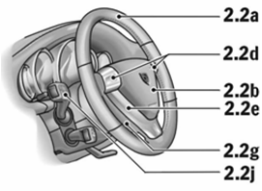

1.0a	A-pillar/windscreen frame trim
1.0b	Sun visors
1.1	Interior light surround
1.2a	Rear view mirror frame
1.2b	Rear view mirror casing
1.2c	Rear view mirror mounting
1.3a	B-pillar trim
1.3b	Belt outlets on B-pillars
1.3c	Belt height adjustment trim on B-pillars
1.3d	Clothes hook on B-pillars
1.4a	C-pillar trim
1.4b	Belt outlets on C-pillars
1.4c	Rear air vent
1.5	Rear panel trim
2.0a	Switch panel (front part) incl. airbag cover
2.0b	Switch panel (upper section) incl. instrument cover
2.0c	Timer cover
2.0d	Instrument surround
2.0e	Instrument surround lower section
2.1a	Switch panel (lower section) incl. glove compartment, three-part
2.1b	Switch panel end trim
2.2a	Steering wheel rim
2.2b	Airbag module
2.2c	Airbag module surround on three-spoke sports steering wheel
2.2d	Tiptronic S switches (left/right) or spoke trim (left/right)
2.2e	"Y" trim on standard steering wheel
2.2f	Lower spoke trim on three-spoke sports steering wheel
2.2g	Steering wheel hub cover
2.2h	Steering wheel adjustment collar
2.2i	Steering column casing incl. hands-free microphone, three-part
2.2j	Control stalks
2.2k	Control stalk trim
2.3	Trim strip switch panel incl. cupholder trim, five-part
2.4a	Defroster trim
2.4b	Defroster air vent
2.5a	Side air vent
2.5b	Side air vent slats
2.6a	Central air vent incl. switch trim
2.6b	Central air vent slats
2.7a	Ignition lock surround
2.7b	Light switch surround
2.8a	Loudspeaker finishers (treble) on switch panel (left/right)
2.8b	Loudspeaker finisher on switch panel (centre)
3.0a	Door trim incl. head-airbag cover
3.0b	Mirror attachment point finishers incl. mirror controls and base plate
3.0c	Door panel
3.1a	Side trim, rear seat area
3.1b	Loudspeaker finishers at rear
3.2a	Front of door handle
3.2b	Door opener
3.2c	Door opener trim
3.3a	Lid of door storage bin
3.3b	Door storage bin surround
3.3c	Lid extension on door storage bin
3.4	Door panel trim
3.5	Inner sill finisher
3.6	Door entry guard
3.8a	Loudspeaker finishers (mid-tone) incl. seat memory trim (driver's side)
3.8b	Loudspeaker finishers (bass)
3.9	Fuse box trim
4.0a	Centre console side trim, front
4.0b	PCM trim
4.0c	Climate control trim
4.0d	Lower switch trim
4.0e	Lower storage bin
4.1a	Gear lever or Tiptronic gear selector
4.1b	Gear lever trim
4.1c	Tiptronic gear selector gate surround
4.1d	Tiptronic gear selector gate
4.1e	Decorative trim on shift pattern or release of Tiptronic gear selector
4.2	Decorative trim on gear lever/selector
4.3a	Handbrake lever
4.3b	Handbrake finisher (upper section)
4.3c	Handbrake finisher (lower section)
4.4a	Rear section of centre console incl. ashtray cover
4.4b	Handbrake lever recess trim
4.4c	Lid of storage bin in rear section of centre console
4.4d	Storage tray rear section of centre console
5.0	Seat base
5.1	Seat centre, front
5.2	Lateral supports, front
5.3a	Integrated head restraints, front
5.3b	Clothes hook seat backrest
5.3c	Thorax airbag cover
5.4	Seat centre, rear
5.5	Lateral supports, rear
5.6	Luggage stop on rear seat backrests
5.7	Release lever on rear seat backrests incl. base plate
5.8	Belt buckles (front/rear)
5.9a	Seat controls trim
5.9b	Seat controls
5.9c	Hinge cover
5.9d	Release lever
5.9e	Sports seat backrest