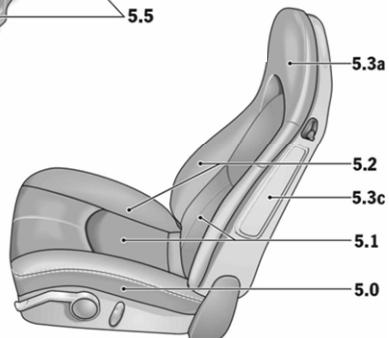

1.0a	A-pillar/windscreen frame trim
1.0b	Sun visors
1.1	Interior light surround
1.2a	Rear view mirror frame
1.2b	Rear view mirror casing
1.2c	Rear view mirror mounting
1.3a	B-pillar trim
1.3b	Belt outlets on B-pillars
1.3c	Belt height adjustment trim on B-pillars
1.3d	Clothes hook on B-pillars
1.4a	C-pillar trim
1.4b	Belt outlets on C-pillars
1.4c	Rear air vent
1.5	Rear panel trim
2.0a	Switch panel (front part) incl. airbag cover
2.0b	Switch panel (upper section) incl. instrument cover
2.0c	Timer cover
2.0d	Instrument surround
2.0e	Instrument surround lower section
2.1a	Switch panel (lower section) incl. glove compartment, three-part
2.1b	Switch panel end trim
2.2a	Steering wheel rim
2.2b	Airbag module
2.2c	Airbag module surround on three-spoke sports steering wheel
2.2d	Tiptronic S switches (left/right) or spoke trim (left/right)
2.2e	"Y" trim on standard steering wheel
2.2f	Lower spoke trim on three-spoke sports steering wheel
2.2g	Steering wheel hub cover
2.2h	Steering wheel adjustment collar
2.2i	Steering column casing incl. hands-free microphone, three-part
2.2j	Control stalks
2.2k	Control stalk trim
2.3	Trim strip switch panel incl. cupholder trim, five-part
2.4a	Defroster trim
2.4b	Defroster air vent
2.5a	Side air vent
2.5b	Side air vent slats
2.6a	Central air vent incl. switch trim
2.6b	Central air vent slats
2.7a	Ignition lock surround
2.7b	Light switch surround
2.8a	Loudspeaker finishers (treble) on switch panel (left/right)
2.8b	Loudspeaker finisher on switch panel (centre)
3.0a	Door trim incl. head-airbag cover
3.0b	Mirror attachment point finishers incl. mirror controls and base plate
3.0c	Door panel
3.1a	Side trim, rear seat area
3.1b	Loudspeaker finishers at rear
3.2a	Front of door handle
3.2b	Door opener
3.2c	Door opener trim
3.3a	Lid of door storage bin
3.3b	Door storage bin surround
3.3c	Lid extension on door storage bin
3.4	Door panel trim
3.5	Inner sill finisher
3.6	Door entry guard
3.8a	Loudspeaker finishers (mid-tone) incl. seat memory trim (driver's side)
3.8b	Loudspeaker finishers (bass)
3.9	Fuse box trim
4.0a	Centre console side trim, front
4.0b	PCM trim
4.0c	Climate control trim
4.0d	Lower switch trim
4.0e	Lower storage bin
4.1a	Gear lever or Tiptronic gear selector
4.1b	Gear lever trim
4.1c	Tiptronic gear selector gate surround
4.1d	Tiptronic gear selector gate
4.1e	Decorative trim on shift pattern or release of Tiptronic gear selector
4.2	Decorative trim on gear lever/selector
4.3a	Handbrake lever
4.3b	Handbrake finisher (upper section)
4.3c	Handbrake finisher (lower section)
4.4a	Rear section of centre console incl. ashtray cover
4.4b	Handbrake lever recess trim
4.4c	Lid of storage bin in rear section of centre console
4.4d	Storage tray rear section of centre console
5.0	Seat base
5.1	Seat centre, front
5.2	Lateral supports, front
5.3a	Integrated head restraints, front
5.3b	Clothes hook seat backrest
5.3c	Thorax airbag cover
5.4	Seat centre, rear
5.5	Lateral supports, rear
5.6	Luggage stop on rear seat backrests
5.7	Release lever on rear seat backrests incl. base plate
5.8	Belt buckles (front/rear)
5.9a	Seat controls trim
5.9b	Seat controls
5.9c	Hinge cover
5.9d	Release lever
5.9e	Sports seat backrest