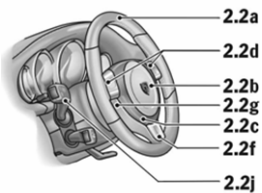

1.0a	A-pillar/windscreen frame trim
1.0b	Sun visors
1.1	Interior light surround
1.2a	Rear view mirror frame
1.2b	Rear view mirror casing
1.2c	Rear view mirror mounting
1.3a	B-pillar trim
1.3b	Belt outlets on B-pillars
1.3c	Belt height adjustment trim on B-pillars
1.3d	Clothes hook on B-pillars
1.4a	C-pillar trim
1.4b	Belt outlets on C-pillars
1.4c	Rear air vent
1.5	Rear panel trim
2.0a	Switch panel (front part) incl. airbag cover
2.0b	Switch panel (upper section) incl. instrument cover
2.0c	Timer cover
2.0d	Instrument surround
2.0e	Instrument surround lower section
2.1a	Switch panel (lower section) incl. glove compartment, three-part
2.1b	Switch panel end trim
2.2a	Steering wheel rim
2.2b	Airbag module
2.2c	Airbag module surround on three-spoke sports steering wheel
2.2d	Tiptronic S switches (left/right) or spoke trim (left/right)
2.2e	"Y" trim on standard steering wheel
2.2f	Lower spoke trim on three-spoke sports steering wheel
2.2g	Steering wheel hub cover
2.2h	Steering wheel adjustment collar
2.2i	Steering column casing incl. hands-free microphone, three-part
2.2j	Control stalks
2.2k	Control stalk trim
2.3	Trim strip switch panel incl. cupholder trim, five-part
2.4a	Defroster trim
2.4b	Defroster air vent
2.5a	Side air vent
2.5b	Side air vent slats
2.6a	Central air vent incl. switch trim
2.6b	Central air vent slats
2.7a	Ignition lock surround
2.7b	Light switch surround
2.8a	Loudspeaker finishers (treble) on switch panel (left/right)
2.8b	Loudspeaker finisher on switch panel (centre)
3.0a	Door trim incl. head-airbag cover
3.0b	Mirror attachment point finishers incl. mirror controls and base plate
3.0c	Door panel
3.1a	Side trim, rear seat area
3.1b	Loudspeaker finishers at rear
3.2a	Front of door handle
3.2b	Door opener
3.2c	Door opener trim
3.3a	Lid of door storage bin
3.3b	Door storage bin surround
3.3c	Lid extension on door storage bin
3.4	Door panel trim
3.5	Inner sill finisher
3.6	Door entry guard
3.8a	Loudspeaker finishers (mid-tone) incl. seat memory trim (driver's side)
3.8b	Loudspeaker finishers (bass)
3.9	Fuse box trim
4.0a	Centre console side trim, front
4.0b	PCM trim
4.0c	Climate control trim
4.0d	Lower switch trim
4.0e	Lower storage bin
4.1a	Gear lever or Tiptronic gear selector
4.1b	Gear lever trim
4.1c	Tiptronic gear selector gate surround
4.1d	Tiptronic gear selector gate
4.1e	Decorative trim on shift pattern or release of Tiptronic gear selector
4.2	Decorative trim on gear lever/selector
4.3a	Handbrake lever
4.3b	Handbrake finisher (upper section)
4.3c	Handbrake finisher (lower section)
4.4a	Rear section of centre console incl. ashtray cover
4.4b	Handbrake lever recess trim
4.4c	Lid of storage bin in rear section of centre console
4.4d	Storage tray rear section of centre console
5.0	Seat base
5.1	Seat centre, front
5.2	Lateral supports, front
5.3a	Integrated head restraints, front
5.3b	Clothes hook seat backrest
5.3c	Thorax airbag cover
5.4	Seat centre, rear
5.5	Lateral supports, rear
5.6	Luggage stop on rear seat backrests
5.7	Release lever on rear seat backrests incl. base plate
5.8	Belt buckles (front/rear)
5.9a	Seat controls trim
5.9b	Seat controls
5.9c	Hinge cover
5.9d	Release lever
5.9e	Sports seat backrest