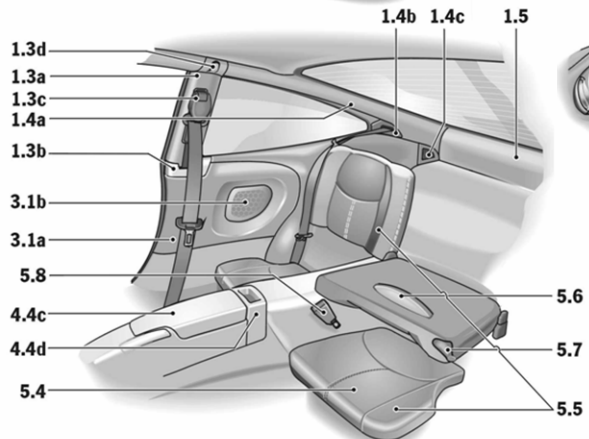

1.0a	A-pillar/windscreen frame trim
1.0b	Sun visors
1.1	Interior light surround
1.2a	Rear view mirror frame
1.2b	Rear view mirror casing
1.2c	Rear view mirror mounting
1.3a	B-pillar trim
1.3b	Belt outlets on B-pillars
1.3c	Belt height adjustment trim on B-pillars
1.3d	Clothes hook on B-pillars
1.4a	C-pillar trim
1.4b	Belt outlets on C-pillars
1.4c	Rear air vent
1.5	Rear panel trim
2.0a	Switch panel (front part) incl. airbag cover
2.0b	Switch panel (upper section) incl. instrument cover
2.0c	Timer cover
2.0d	Instrument surround
2.0e	Instrument surround lower section
2.1a	Switch panel (lower section) incl. glove compartment, three-part
2.1b	Switch panel end trim
2.2a	Steering wheel rim
2.2b	Airbag module
2.2c	Airbag module surround on three-spoke sports steering wheel
2.2d	Tiptronic S switches (left/right) or spoke trim (left/right)
2.2e	"Y" trim on standard steering wheel
2.2f	Lower spoke trim on three-spoke sports steering wheel
2.2g	Steering wheel hub cover
2.2h	Steering wheel adjustment collar
2.2i	Steering column casing incl. hands-free microphone, three-part
2.2j	Control stalks
2.2k	Control stalk trim
2.3	Trim strip switch panel incl. cupholder trim, five-part
2.4a	Defroster trim
2.4b	Defroster air vent
2.5a	Side air vent
2.5b	Side air vent slats
2.6a	Central air vent incl. switch trim
2.6b	Central air vent slats
2.7a	Ignition lock surround
2.7b	Light switch surround
2.8a	Loudspeaker finishers (treble) on switch panel (left/right)
2.8b	Loudspeaker finisher on switch panel (centre)
3.0a	Door trim incl. head-airbag cover
3.0b	Mirror attachment point finishers incl. mirror controls and base plate
3.0c	Door panel
3.1a	Side trim, rear seat area
3.1b	Loudspeaker finishers at rear
3.2a	Front of door handle
3.2b	Door opener
3.2c	Door opener trim
3.3a	Lid of door storage bin
3.3b	Door storage bin surround
3.3c	Lid extension on door storage bin
3.4	Door panel trim
3.5	Inner sill finisher
3.6	Door entry guard
3.8a	Loudspeaker finishers (mid-tone) incl. seat memory trim (driver's side)
3.8b	Loudspeaker finishers (bass)
3.9	Fuse box trim
4.0a	Centre console side trim, front
4.0b	PCM trim
4.0c	Climate control trim
4.0d	Lower switch trim
4.0e	Lower storage bin
4.1a	Gear lever or Tiptronic gear selector
4.1b	Gear lever trim
4.1c	Tiptronic gear selector gate surround
4.1d	Tiptronic gear selector gate
4.1e	Decorative trim on shift pattern or release of Tiptronic gear selector
4.2	Decorative trim on gear lever/selector
4.3a	Handbrake lever
4.3b	Handbrake finisher (upper section)
4.3c	Handbrake finisher (lower section)
4.4a	Rear section of centre console incl. ashtray cover
4.4b	Handbrake lever recess trim
4.4c	Lid of storage bin in rear section of centre console
4.4d	Storage tray rear section of centre console
5.0	Seat base
5.1	Seat centre, front
5.2	Lateral supports, front
5.3a	Integrated head restraints, front
5.3b	Clothes hook seat backrest
5.3c	Thorax airbag cover
5.4	Seat centre, rear
5.5	Lateral supports, rear
5.6	Luggage stop on rear seat backrests
5.7	Release lever on rear seat backrests incl. base plate
5.8	Belt buckles (front/rear)
5.9a	Seat controls trim
5.9b	Seat controls
5.9c	Hinge cover
5.9d	Release lever
5.9e	Sports seat backrest