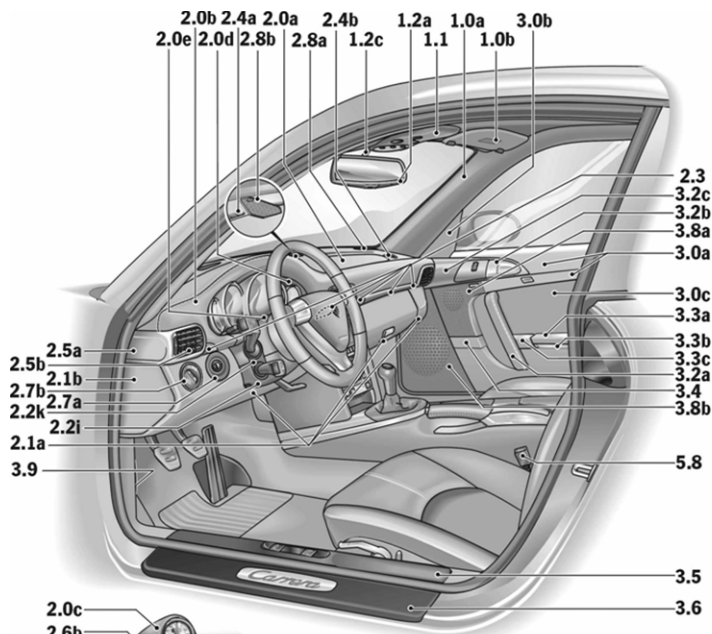

1.0a	A-pillar/windscreen frame trim
1.0b	Sun visors
1.1	Interior light surround
1.2a	Rear view mirror frame
1.2b	Rear view mirror casing
1.2c	Rear view mirror mounting
1.3a	B-pillar trim
1.3b	Belt outlets on B-pillars
1.3c	Belt height adjustment trim on B-pillars
1.3d	Clothes hook on B-pillars
1.4a	C-pillar trim
1.4b	Belt outlets on C-pillars
1.4c	Rear air vent
1.5	Rear panel trim
2.0a	Switch panel (front part) incl. airbag cover
2.0b	Switch panel (upper section) incl. instrument cover
2.0c	Timer cover
2.0d	Instrument surround
2.0e	Instrument surround lower section
2.1a	Switch panel (lower section) incl. glove compartment, three-part
2.1b	Switch panel end trim
2.2a	Steering wheel rim
2.2b	Airbag module
2.2c	Airbag module surround on three-spoke sports steering wheel
2.2d	Tiptronic S switches (left/right) or spoke trim (left/right)
2.2e	"Y" trim on standard steering wheel
2.2f	Lower spoke trim on three-spoke sports steering wheel
2.2g	Steering wheel hub cover
2.2h	Steering wheel adjustment collar
2.2i	Steering column casing incl. hands-free microphone, three-part
2.2j	Control stalks
2.2k	Control stalk trim
2.3	Trim strip switch panel incl. cupholder trim, five-part
2.4a	Defroster trim
2.4b	Defroster air vent
2.5a	Side air vent
2.5b	Side air vent slats
2.6a	Central air vent incl. switch trim
2.6b	Central air vent slats
2.7a	Ignition lock surround
2.7b	Light switch surround
2.8a	Loudspeaker finishers (treble) on switch panel (left/right)
2.8b	Loudspeaker finisher on switch panel (centre)
3.0a	Door trim incl. head-airbag cover
3.0b	Mirror attachment point finishers incl. mirror controls and base plate
3.0c	Door panel
3.1a	Side trim, rear seat area
3.1b	Loudspeaker finishers at rear
3.2a	Front of door handle
3.2b	Door opener
3.2c	Door opener trim
3.3a	Lid of door storage bin
3.3b	Door storage bin surround
3.3c	Lid extension on door storage bin
3.4	Door panel trim
3.5	Inner sill finisher
3.6	Door entry guard
3.8a	Loudspeaker finishers (mid-tone) incl. seat memory trim (driver's side)
3.8b	Loudspeaker finishers (bass)
3.9	Fuse box trim
4.0a	Centre console side trim, front
4.0b	PCM trim
4.0c	Climate control trim
4.0d	Lower switch trim
4.0e	Lower storage bin
4.1a	Gear lever or Tiptronic gear selector
4.1b	Gear lever trim
4.1c	Tiptronic gear selector gate surround
4.1d	Tiptronic gear selector gate
4.1e	Decorative trim on shift pattern or release of Tiptronic gear selector
4.2	Decorative trim on gear lever/selector
4.3a	Handbrake lever
4.3b	Handbrake finisher (upper section)
4.3c	Handbrake finisher (lower section)
4.4a	Rear section of centre console incl. ashtray cover
4.4b	Handbrake lever recess trim
4.4c	Lid of storage bin in rear section of centre console
4.4d	Storage tray rear section of centre console
5.0	Seat base
5.1	Seat centre, front
5.2	Lateral supports, front
5.3a	Integrated head restraints, front
5.3b	Clothes hook seat backrest
5.3c	Thorax airbag cover
5.4	Seat centre, rear
5.5	Lateral supports, rear
5.6	Luggage stop on rear seat backrests
5.7	Release lever on rear seat backrests incl. base plate
5.8	Belt buckles (front/rear)
5.9a	Seat controls trim
5.9b	Seat controls
5.9c	Hinge cover
5.9d	Release lever
5.9e	Sports seat backrest