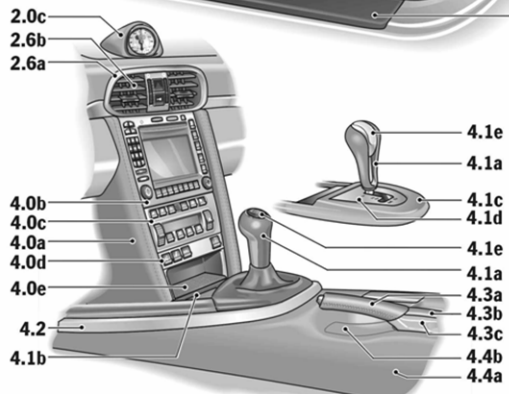

1.0a	A-pillar/windscreen frame trim
1.0b	Sun visors
1.1	Interior light surround
1.2a	Rear view mirror frame
1.2b	Rear view mirror casing
1.2c	Rear view mirror mounting
1.3a	B-pillar trim
1.3b	Belt outlets on B-pillars
1.3c	Belt height adjustment trim on B-pillars
1.3d	Clothes hook on B-pillars
1.4a	C-pillar trim
1.4b	Belt outlets on C-pillars
1.4c	Rear air vent
1.5	Rear panel trim
2.0a	Switch panel (front part) incl. airbag cover
2.0b	Switch panel (upper section) incl. instrument cover
2.0c	Timer cover
2.0d	Instrument surround
2.0e	Instrument surround lower section
2.1a	Switch panel (lower section) incl. glove compartment, three-part
2.1b	Switch panel end trim
2.2a	Steering wheel rim
2.2b	Airbag module
2.2c	Airbag module surround on three-spoke sports steering wheel
2.2d	Tiptronic S switches (left/right) or spoke trim (left/right)
2.2e	"Y" trim on standard steering wheel
2.2f	Lower spoke trim on three-spoke sports steering wheel
2.2g	Steering wheel hub cover
2.2h	Steering wheel adjustment collar
2.2i	Steering column casing incl. hands-free microphone, three-part
2.2j	Control stalks
2.2k	Control stalk trim
2.3	Trim strip switch panel incl. cupholder trim, five-part
2.4a	Defroster trim
2.4b	Defroster air vent
2.5a	Side air vent
2.5b	Side air vent slats
2.6a	Central air vent incl. switch trim
2.6b	Central air vent slats
2.7a	Ignition lock surround
2.7b	Light switch surround
2.8a	Loudspeaker finishers (treble) on switch panel (left/right)
2.8b	Loudspeaker finisher on switch panel (centre)
3.0a	Door trim incl. head-airbag cover
3.0b	Mirror attachment point finishers incl. mirror controls and base plate
3.0c	Door panel
3.1a	Side trim, rear seat area
3.1b	Loudspeaker finishers at rear
3.2a	Front of door handle
3.2b	Door opener
3.2c	Door opener trim
3.3a	Lid of door storage bin
3.3b	Door storage bin surround
3.3c	Lid extension on door storage bin
3.4	Door panel trim
3.5	Inner sill finisher
3.6	Door entry guard
3.8a	Loudspeaker finishers (mid-tone) incl. seat memory trim (driver's side)
3.8b	Loudspeaker finishers (bass)
3.9	Fuse box trim
4.0a	Centre console side trim, front
4.0b	PCM trim
4.0c	Climate control trim
4.0d	Lower switch trim
4.0e	Lower storage bin
4.1a	Gear lever or Tiptronic gear selector
4.1b	Gear lever trim
4.1c	Tiptronic gear selector gate surround
4.1d	Tiptronic gear selector gate
4.1e	Decorative trim on shift pattern or release of Tiptronic gear selector
4.2	Decorative trim on gear lever/selector
4.3a	Handbrake lever
4.3b	Handbrake finisher (upper section)
4.3c	Handbrake finisher (lower section)
4.4a	Rear section of centre console incl. ashtray cover
4.4b	Handbrake lever recess trim
4.4c	Lid of storage bin in rear section of centre console
4.4d	Storage tray rear section of centre console
5.0	Seat base
5.1	Seat centre, front
5.2	Lateral supports, front
5.3a	Integrated head restraints, front
5.3b	Clothes hook seat backrest
5.3c	Thorax airbag cover
5.4	Seat centre, rear
5.5	Lateral supports, rear
5.6	Luggage stop on rear seat backrests
5.7	Release lever on rear seat backrests incl. base plate
5.8	Belt buckles (front/rear)
5.9a	Seat controls trim
5.9b	Seat controls
5.9c	Hinge cover
5.9d	Release lever
5.9e	Sports seat backrest