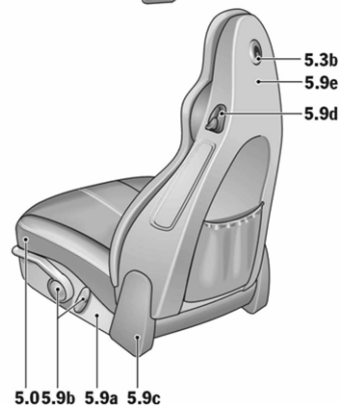

1.0a	A-pillar/windscreen frame trim
1.0b	Sun visors
1.1	Interior light surround
1.2a	Rear view mirror frame
1.2b	Rear view mirror casing
1.2c	Rear view mirror mounting
1.3a	B-pillar trim
1.3b	Belt outlets on B-pillars
1.3c	Belt height adjustment trim on B-pillars
1.3d	Clothes hook on B-pillars
1.4a	C-pillar trim
1.4b	Belt outlets on C-pillars
1.4c	Rear air vent
1.5	Rear panel trim
2.0a	Switch panel (front part) incl. airbag cover
2.0b	Switch panel (upper section) incl. instrument cover
2.0c	Timer cover
2.0d	Instrument surround
2.0e	Instrument surround lower section
2.1a	Switch panel (lower section) incl. glove compartment, three-part
2.1b	Switch panel end trim
2.2a	Steering wheel rim
2.2b	Airbag module
2.2c	Airbag module surround on three-spoke sports steering wheel
2.2d	Tiptronic S switches (left/right) or spoke trim (left/right)
2.2e	"Y" trim on standard steering wheel
2.2f	Lower spoke trim on three-spoke sports steering wheel
2.2g	Steering wheel hub cover
2.2h	Steering wheel adjustment collar
2.2i	Steering column casing incl. hands-free microphone, three-part
2.2j	Control stalks
2.2k	Control stalk trim
2.3	Trim strip switch panel incl. cupholder trim, five-part
2.4a	Defroster trim
2.4b	Defroster air vent
2.5a	Side air vent
2.5b	Side air vent slats
2.6a	Central air vent incl. switch trim
2.6b	Central air vent slats
2.7a	Ignition lock surround
2.7b	Light switch surround
2.8a	Loudspeaker finishers (treble) on switch panel (left/right)
2.8b	Loudspeaker finisher on switch panel (centre)
3.0a	Door trim incl. head-airbag cover
3.0b	Mirror attachment point finishers incl. mirror controls and base plate
3.0c	Door panel
3.1a	Side trim, rear seat area
3.1b	Loudspeaker finishers at rear
3.2a	Front of door handle
3.2b	Door opener
3.2c	Door opener trim
3.3a	Lid of door storage bin
3.3b	Door storage bin surround
3.3c	Lid extension on door storage bin
3.4	Door panel trim
3.5	Inner sill finisher
3.6	Door entry guard
3.8a	Loudspeaker finishers (mid-tone) incl. seat memory trim (driver's side)
3.8b	Loudspeaker finishers (bass)
3.9	Fuse box trim
4.0a	Centre console side trim, front
4.0b	PCM trim
4.0c	Climate control trim
4.0d	Lower switch trim
4.0e	Lower storage bin
4.1a	Gear lever or Tiptronic gear selector
4.1b	Gear lever trim
4.1c	Tiptronic gear selector gate surround
4.1d	Tiptronic gear selector gate
4.1e	Decorative trim on shift pattern or release of Tiptronic gear selector
4.2	Decorative trim on gear lever/selector
4.3a	Handbrake lever
4.3b	Handbrake finisher (upper section)
4.3c	Handbrake finisher (lower section)
4.4a	Rear section of centre console incl. ashtray cover
4.4b	Handbrake lever recess trim
4.4c	Lid of storage bin in rear section of centre console
4.4d	Storage tray rear section of centre console
5.0	Seat base
5.1	Seat centre, front
5.2	Lateral supports, front
5.3a	Integrated head restraints, front
5.3b	Clothes hook seat backrest
5.3c	Thorax airbag cover
5.4	Seat centre, rear
5.5	Lateral supports, rear
5.6	Luggage stop on rear seat backrests
5.7	Release lever on rear seat backrests incl. base plate
5.8	Belt buckles (front/rear)
5.9a	Seat controls trim
5.9b	Seat controls
5.9c	Hinge cover
5.9d	Release lever
5.9e	Sports seat backrest